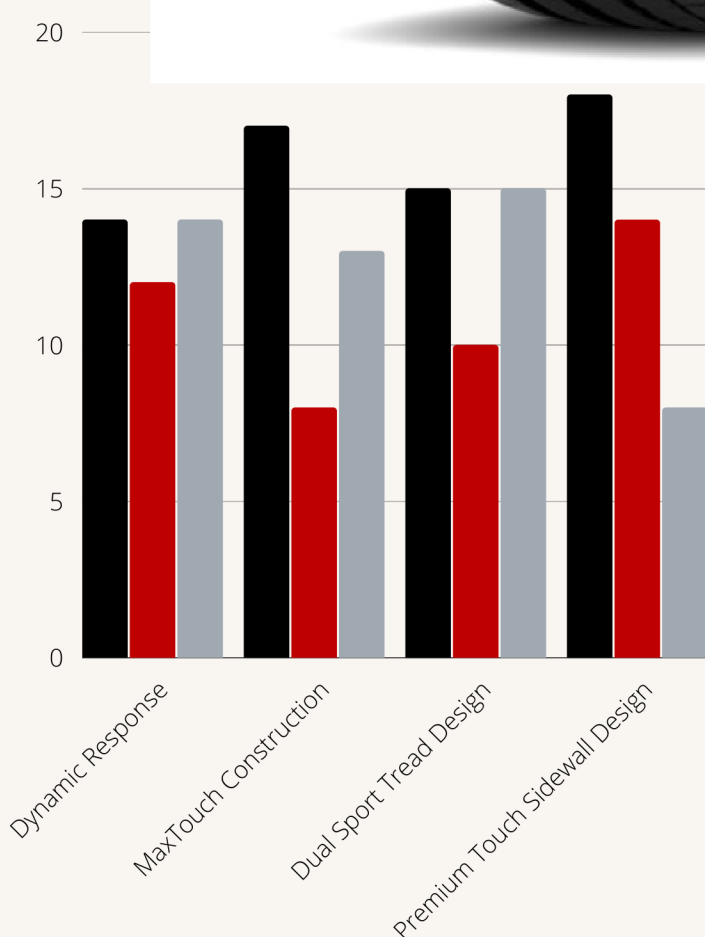

# MICHELIN PS5

## 225/45 R17 94Y

### Mescole

- Dynamic Response
- MaxTouch Construction
- Dual Sport Tread Design
- Premium Touch Sidewall Design